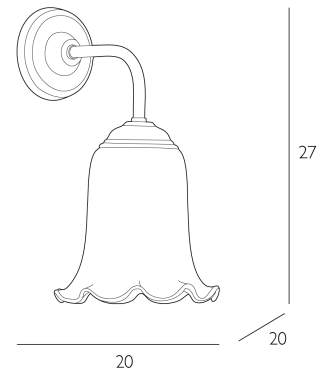

### *Wall Light Antique Brass and Moss Glass*

Delicate and full of personality, the Ebba Collection is a timeless design that recalls the playful elegance of vintage glassware. Its ruffled edge and bell-shaped form offer a soft silhouette that feels both whimsical and refined. Available as both a pendant and wall light in a charming palette of translucent colours Azalea, Tobacco, Moss, and classic clear. Paired with an elegant oatmeal braided cable and antique brass fittings, Ebba is ideal for kitchens, hallways, or layered over a bar or bedside for a warm, nostalgic glow.

Bulb not included; takes 1 x 40W max ES GLS. We recommend our BUL-E27-LED-16 bulb. [Click here to shop.](#)

Dimmable when paired with suitable bulbs.

---

## SPECIFICATIONS:

Product code:	EBB0724
Measurements:	D20 x H27 x W20cm
Finish:	Antique Brass & Green Glass
Material:	Glass & Solid Brass
Shade Included:	Not Required
Primary Bulb Detail:	1 x 40w max ES GLS
Bulb Included:	Lamp not included
Recommended Lamp:	BUL-E27-LED-16
Suitable:	Indoor
Electrical Class:	Class I - Earthed
Nett Weight (kg):	0 kg ±