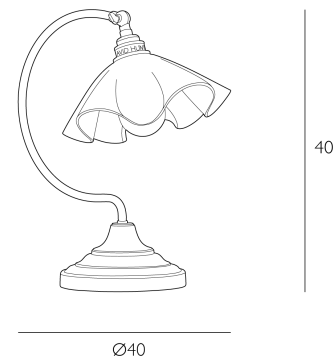

### *Table Lamp Antique Brass and Azalea Glass*

The Ethel Table Lamp features a delicately curved antique brass stem and a handkerchief ruffled glass shade, reminiscent of old fashioned bonnets and ballroom skirts. Whether casting a soft glow from a desk, bedside, or console, Ethel adds elegance with a hint of personality. Available in a charming palette of translucent colours Azalea, Tobacco, Moss, and classic clear this lamp brings subtle colour and playful form to both romantic and eclectic interiors.

Bulb not included; takes 1 x 60W max ES GLS. We recommend our BUL-E27-LED-I6 bulb. [Click here to shop.](#)

## SPECIFICATIONS:

Product code:	ETH4203
Measurements:	H40 x Ø40cm
Finish:	Antique Brass & Pink Glass
Material:	Glass & Solid Brass
Cable Colour:	Braided Brown
Shade Included:	Not Required
Primary Bulb Detail:	1 x 60w max ES GLS
Bulb Included:	Lamp not included
Recommended Lamp:	BUL-E27-LED-I6
Switch Type:	In Line Rocker
Suitable:	Indoor
Electrical Class:	Class I - Earthed
Nett Weight (kg):	1.5 kg