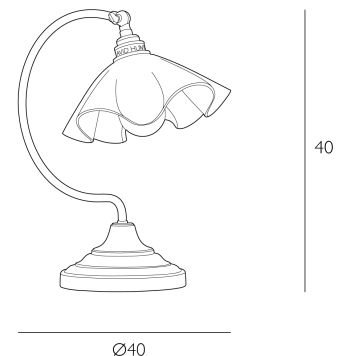

ETHEL

Table Lamp Antique Brass and Tobacco Glass

The Ethel Table Lamp features a delicately curved antique brass stem and a handkerchief ruffled glass shade, reminiscent of old fashioned bonnets and ballroom skirts. Whether casting a soft glow from a desk, bedside, or console, Ethel adds elegance with a hint of personality. Available in a charming palette of translucent colours Azalea, Tobacco, Moss, and classic clear this lamp brings subtle colour and playful form to both romantic and eclectic interiors.

Bulb not included; takes 1 x 60W max ES GLS. We recommend our BUL-E27-LED-16 bulb. [Click here to shop.](#)

SPECIFICATIONS:

Product code:	ETH4206
Measurements:	H40 x Ø40cm
Finish:	Amber Glass & Antique Brass
Material:	Glass & Solid Brass
Cable Colour:	Braided Brown
Shade Included:	Not Required
Primary Bulb Detail:	1 x 60w max ES GLS
Bulb Included:	Lamp not included
Recommended Lamp:	BUL-E27-LED-16
Switch Type:	In Line Rocker
Suitable:	Indoor
Electrical Class:	Class I - Earthed
Nett Weight (kg):	1.5 kg
	