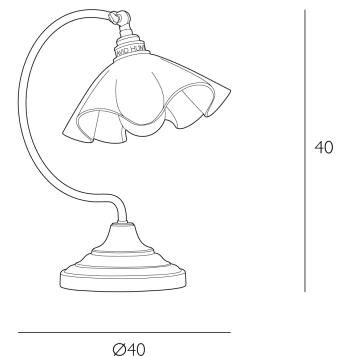

ETHEL

Table Lamp Antique Brass and Glass

The Ethel Table Lamp features a delicately curved antique brass stem and a handkerchief ruffled glass shade, reminiscent of old fashioned bonnets and ballroom skirts. Whether casting a soft glow from a desk, bedside, or console, Ethel adds elegance with a hint of personality. Available in a charming palette of translucent colours Azalea, Tobacco, Moss, and classic clear this lamp brings subtle colour and playful form to both romantic and eclectic interiors.

Bulb not included; takes 1 x 60W max ES GLS. We recommend our BUL-E27-LED-I6 bulb. [Click here to shop.](#)

SPECIFICATIONS:

Product code:	ETH4208
Measurements:	H40 x Ø40cm
Finish:	Antique Brass & Glass
Material:	Glass & Solid Brass
Cable Colour:	Braided Brown
Shade Included:	Not Required
Primary Bulb Detail:	1 x 60w max ES GLS
Bulb Included:	Lamp not included
Recommended Lamp:	BUL-E27-LED-I6
Switch Type:	In Line Rocker
Suitable:	Indoor
Electrical Class:	Class I - Earthed
Nett Weight (kg):	1.5 kg