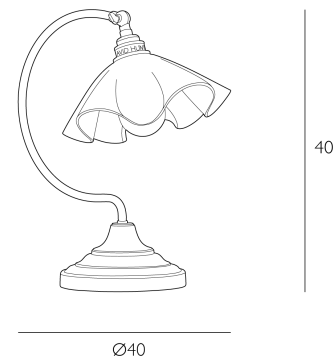

ETHEL

Table Lamp Antique Brass and Moss Glass

The Ethel Table Lamp features a delicately curved antique brass stem and a handkerchief ruffled glass shade, reminiscent of old fashioned bonnets and ballroom skirts. Whether casting a soft glow from a desk, bedside, or console, Ethel adds elegance with a hint of personality. Available in a charming palette of translucent colours Azalea, Tobacco, Moss, and classic clear this lamp brings subtle colour and playful form to both romantic and eclectic interiors.

Bulb not included; takes 1 x 60W max ES GLS. We recommend our BUL-E27-LED-I6 bulb. [Click here to shop.](#)

SPECIFICATIONS:

Product code:	ETH4224
Measurements:	H40 x Ø40cm
Finish:	Antique Brass & Green Glass
Material:	Glass & Solid Brass
Cable Colour:	Braided Brown
Shade Included:	Not Required
Primary Bulb Detail:	1 x 60w max ES GLS
Bulb Included:	Lamp not included
Recommended Lamp:	BUL-E27-LED-I6
Switch Type:	In Line Rocker
Suitable:	Indoor
Electrical Class:	Class I - Earthed
Nett Weight (kg):	1.5 kg