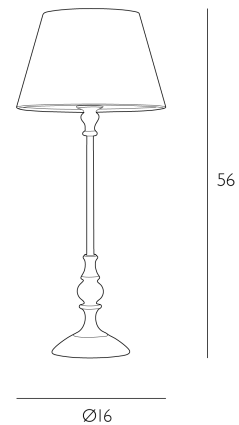

FLEMISH

Table Lamp Distressed Grey and Coconut Base Only

Rooted in traditional elegance and refined craftsmanship, the Flemish Table and Floor lamps join the wider Flemish Collection to bring timeless form into the present day. Featuring graceful baluster inspired stems and softly tapered shades, these table and floor lamps are designed to elevate both contemporary and classic interiors. Based on the dutch chandeliers of the 15th century the flemish collection blends historical detail with modern finishes from smooth matte lacquers to our renowned 'verona' distressed finish allowing each piece to become a sculptural accent as well as a functional light source. Shades sold separately.

The Flemish is a base only product; shade sold separately. We recommend our EMP30 shade. [Click here to shop.](#)

Bulb not included; takes 1 x 60W max BC GLS. We recommend our BUL-B22-LED-4 bulb. [Click here to shop.](#)

SPECIFICATIONS:

Product code:	FLE4212
Measurements:	H56 x Ø16cm
Primary Associated Shade:	EMP30
Finish:	Coconut & Distressed Grey
Material:	Metal & Resin
Cable Colour:	Braided Ivory
Shade Included:	Base Only
Primary Bulb Detail:	1 x 60w max B22 GLS
Bulb Included:	Lamp not included
Recommended Lamp:	BUL-B22-LED-4
Switch Type:	Push Bar
Suitable:	Indoor
Electrical Class:	Class I - Earthed
Nett Weight (kg):	1.2 kg
	⚡ ⚙ ⌚