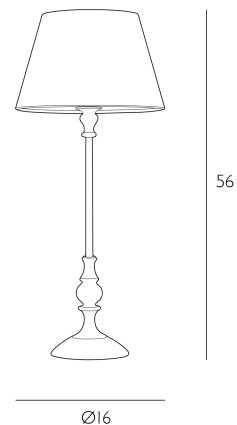

SPECIFICATIONS:

Product code:	FLE4299
Measurements:	H56 x Ø16cm
Primary Associated Shade:	EMP30
Finish:	Bespoke
Material:	Resin
Cable Colour:	Braided Ivory
Shade Included:	Base Only
Primary Bulb Detail:	1 x 60w max B22 GLS
Bulb Included:	Lamp not included
Recommended Lamp:	BUL-B22-LED-4
Switch Type:	Push Bar
Suitable:	Indoor
Electrical Class:	Class 1 - Earthed
Nett Weight (kg):	1.2 kg