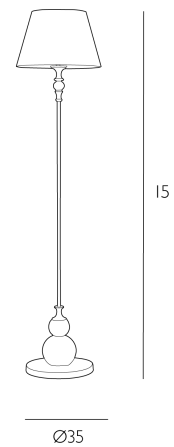

FLEMISH

Floor Lamp Distressed Cream/Gold and Grey Base Only

SPECIFICATIONS:

Product code:	FLE4912
Measurements:	H145 x Ø35cm
Shade Dimensions:	D40 x H158 x W0cm
Primary Associated Shade:	EMP40
Finish:	Distressed Cream/Gold & Grey
Material:	Metal & Resin
Cable Colour:	Braided Ivory
Shade Included:	Base Only
Primary Bulb Detail:	1 x 60w max ES GLS
Bulb Included:	Lamp not included
Recommended Lamp:	BUL-E27-LED-16
Switch Type:	Foot Switch
Suitable:	Indoor
Electrical Class:	Class I - Earthed
Nett Weight (kg):	9 kg
	⚡ ⚠ ⌚

Additional Information:

Supplied with 350cm of cable