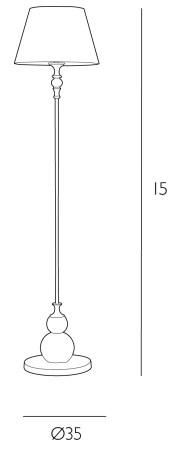

SPECIFICATIONS:

Product code:	FLE4999
Measurements:	H145 x Ø35cm
Shade Dimensions:	H158 x Ø40cm
Primary Associated Shade:	EMP40
Finish:	Bespoke
Material:	Metal & Resin
Shade Included:	Base Only
Primary Bulb Detail:	1 x 60w max ES GLS
Bulb Included:	Lamp not included
Recommended Lamp:	BUL-E27-LED-16
Switch Type:	Foot Switch
Suitable:	Indoor
Electrical Class:	Class I - Earthed
Nett Weight (kg):	9 kg