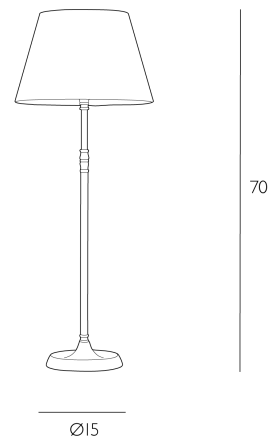

FOYLE

Table Lamp Butter Brass Base Only

Elevated and understated, the Foyle table lamp pairs timeless silhouettes with contemporary refinement. Its slender, fluted stem is accented by a classic collar detail and a weighted, rounded base for stability. Finished in either butter brass or antique brass, Foyle brings elegance to bedside tables, desks, or console spaces. The understated conical shade in silk or satin provides a diffused, ambient glow a sophisticated lighting solution for modern and traditional interiors alike. Shades sold separately.

The Foyle is a base only product; shade sold separately. We recommend our EMP25 shade. [Click here to shop.](#)

Bulb not included; takes 1 x 40W max BC GB. We recommend our BUL-B22-LED-3 bulb. [Click here to shop.](#)

SPECIFICATIONS:

Product code:	FOY4240
Measurements:	H70 x Ø15cm
Primary Associated Shade:	EMP25
Finish:	Brushed Brass
Material:	Solid Brass
Cable Colour:	Braided Ivory
Shade Included:	Base Only
Primary Bulb Detail:	1 x 40w max B22 GB
Bulb Included:	Lamp not included
Recommended Lamp:	BUL-B22-LED-3
Switch Type:	Push Bar
Suitable:	Indoor
Electrical Class:	Class I - Earthed
Nett Weight (kg):	1 kg