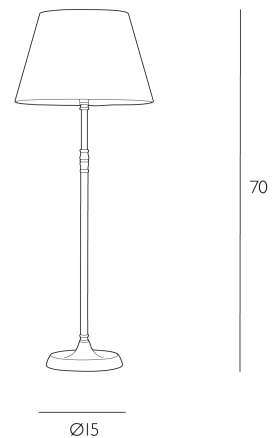

### *Table Lamp Antique Brass Base Only*

Elevated and understated, the Foyle table lamp pairs timeless silhouettes with contemporary refinement. Its slender, fluted stem is accented by a classic collar detail and a weighted, rounded base for stability. Finished in either butter brass or antique brass, Foyle brings elegance to bedside tables, desks, or console spaces. The understated conical shade in silk or satin provides a diffused, ambient glow a sophisticated lighting solution for modern and traditional interiors alike. Shades sold separately.

The Foyle is a base only product; shade sold separately. We recommend our EMP25 shade. [Click here to shop.](#)

Bulb not included; takes 1 x 40W max BC GB. We recommend our BUL-B22-LED-3 bulb. [Click here to shop.](#)

## SPECIFICATIONS:

|                           |                    |
|---------------------------|--------------------|
| Product code:             | FOY4275            |
| Measurements:             | H70 x Ø15cm        |
| Primary Associated Shade: | EMP25              |
| Finish:                   | Antique Brass      |
| Material:                 | Solid Brass        |
| Cable Colour:             | Braided Brown      |
| Shade Included:           | Base Only          |
| Primary Bulb Detail:      | 1 x 40w max B22 GB |
| Bulb Included:            | Lamp not included  |
| Recommended Lamp:         | BUL-B22-LED-3      |
| Switch Type:              | Push Bar           |
| Suitable:                 | Indoor             |
| Electrical Class:         | Class I - Earthed  |
| Nett Weight (kg):         | 1 kg               |
|                           |                    |