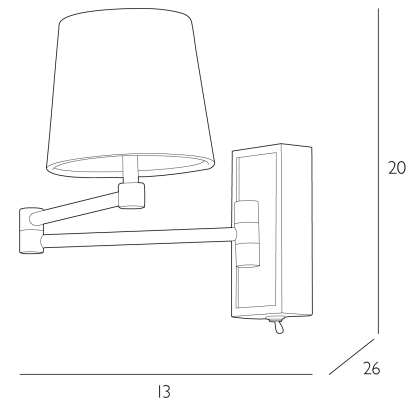

### *Wall Light Antique Brass and Leather Effect Bracket Only*

A refined fusion of classic utility and contemporary elegance, the Jersey wall light features a double jointed swing arm and rectangular backplate detailed with woven leather effect texture for tactile interest. Its sculpted metalwork is finished in a warm, aged bronze, beautifully offset by a tapered fabric shade (sold separately) with a softly lustrous inner lining that casts a warm, focused glow. Perfect for bedside reading or adding adjustable ambiance to living areas, Jersey is both a practical and stylish addition to any interior.

The Jersey is sold as a fitting only; shades are sold separately. We recommend our MUR07 shade. [Click here to shop.](#)

Bulb not included; takes 1 x 40W max BC GB. We recommend our BUL-B22-LED-3 bulb. [Click here to shop.](#)

## SPECIFICATIONS:

Product code:	JER0775
Measurements:	D13 x H20 x W26cm
Primary Associated Shade:	MUR07
Finish:	Antique Brass & Matt Brown
Material:	Resin & Solid Brass
Shade Included:	Bracket Only
Primary Bulb Detail:	1 x 40w max B22 GB
Bulb Included:	Lamp not included
Recommended Lamp:	BUL-B22-LED-3
Suitable:	Indoor
Electrical Class:	Class I - Earthed
Nett Weight (kg):	0 kg
	±