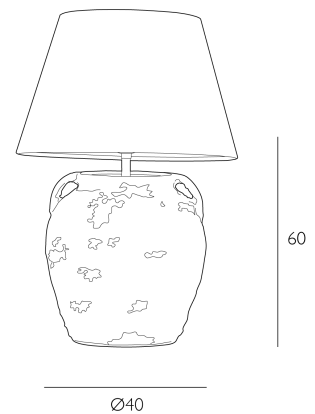

### *Table Lamp Terracotta Base Only*

Evoking the warmth and texture of Mediterranean earthenware, the Napa table lamp combines rustic charm with refined simplicity. Its handcrafted ceramic base features a timeworn finish available in natural limestone or terracotta tones that adds tactile depth and authenticity to any setting. Paired with a tapered fabric shade in complementary hues, Napa brings a grounded elegance to bedside tables, consoles, or relaxed living spaces. An understated nod to ancient amphora forms, reimagined with a soft, contemporary eye.

The Napa is a base only product; shade sold separately. We recommend our EMP35 shade. [Click here to shop.](#)

Bulb not included; takes 1 x 60W max ES GLS. We recommend our BUL-E27-LED-16 bulb. [Click here to shop.](#)

## SPECIFICATIONS:

Product code:	NAP4211
Measurements:	H60 x Ø40cm
Primary Associated Shade:	EMP35
Finish:	Orange
Material:	Resin
Cable Colour:	Braided Ivory
Shade Included:	Base Only
Primary Bulb Detail:	1 x 60w max ES GLS
Bulb Included:	Lamp not included
Recommended Lamp:	BUL-E27-LED-16
Switch Type:	In Line Rocker
Suitable:	Indoor
Electrical Class:	Class I - Earthed
Nett Weight (kg):	4.8 kg