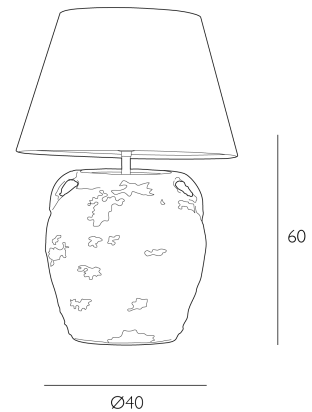

NAPA

Table Lamp Cotswold Stone Base Only

Evoking the warmth and texture of Mediterranean earthenware, the Napa table lamp combines rustic charm with refined simplicity. Its handcrafted ceramic base features a timeworn finish available in natural limestone or terracotta tones that adds tactile depth and authenticity to any setting. Paired with a tapered fabric shade in complementary hues, Napa brings a grounded elegance to bedside tables, consoles, or relaxed living spaces. An understated nod to ancient amphora forms, reimagined with a soft, contemporary eye.

The Napa is a base only product; shade sold separately. We recommend our EMP35 shade. [Click here to shop.](#)

Bulb not included; takes 1 x 60W max ES GLS. We recommend our BUL-E27-LED-16 bulb. [Click here to shop.](#)

SPECIFICATIONS:

Product code:	NAP4212
Measurements:	H60 x Ø40cm
Primary Associated Shade:	EMP35
Finish:	Cream
Material:	Resin
Cable Colour:	Braided Ivory
Shade Included:	Base Only
Primary Bulb Detail:	1 x 60w max ES GLS
Bulb Included:	Lamp not included
Recommended Lamp:	BUL-E27-LED-16
Switch Type:	In Line Rocker
Suitable:	Indoor
Electrical Class:	Class I - Earthed
Nett Weight (kg):	4.8 kg