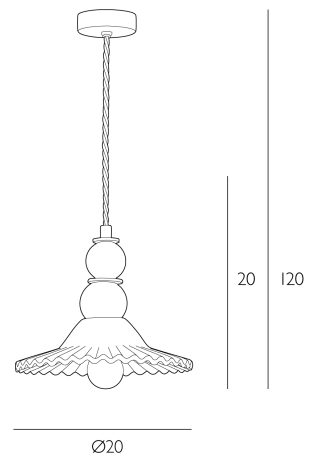

## *Pendant Azalea Glass and Aubergine*

Playful, bold, and joyfully offbeat the Nueva Collection brings a vibrant spirit to contemporary interiors. Featuring a distinctive pairing of sculptural painted orbs, ribbed glass shades with a ruffled edge, each design evokes a sense of movement and whimsy. The collection includes wall lights and pendant lights in a palette of confident colours with Azalea, Moss and Tobacco glass with oatmeal braided cable. Ideal for kitchens, bars, or creative commercial spaces, Nueva balances decorative impact with warm, focused illumination. A spirited celebration of form, colour, and craft. Height is adjustable at the point of installation (20-120cm).

Bulb not included; takes 1 x 40W max SES GB. We recommend our BUL-E14-LED-15 bulb. [Click here to shop.](#)

Dimmable when paired with suitable bulbs.

## SPECIFICATIONS:

Product code:	NUE0103
Measurements:	H min20 - max 120 x Ø22cm
Finish:	Aubergine & Pink Glass
Material:	Glass & Resin
Cable Colour:	Braided Cream
Shade Included:	Not Required
Primary Bulb Detail:	1 x 40w max SES GB
Bulb Included:	Lamp not included
Recommended Lamp:	BUL-E14-LED-15
Suitable:	Indoor
Electrical Class:	Class I - Earthed
Nett Weight (kg):	1 kg ± 0.1A