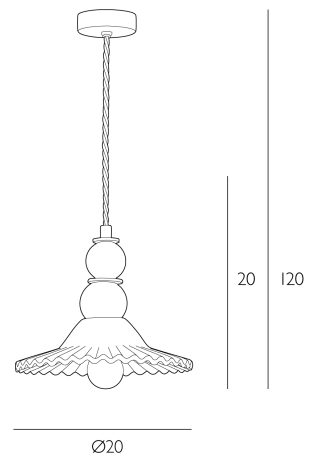

### *Pendant Tobacco Glass and Marmalade*

Playful, bold, and joyfully offbeat the Nueva Collection brings a vibrant spirit to contemporary interiors. Featuring a distinctive pairing of sculptural painted orbs, ribbed glass shades with a ruffled edge, each design evokes a sense of movement and whimsy. The collection includes wall lights and pendant lights in a palette of confident colours with Azalea, Moss and Tobacco glass with oatmeal braided cable. Ideal for kitchens, bars, or creative commercial spaces, Nueva balances decorative impact with warm, focused illumination. A spirited celebration of form, colour, and craft. Height is adjustable at the point of installation (20-120cm).

Bulb not included; takes 1 x 40W max SES GB. We recommend our BUL-E14-LED-15 bulb. [Click here to shop.](#)

Dimmable when paired with suitable bulbs.

## SPECIFICATIONS:

Product code:	NUE0106
Measurements:	H min20 - max 120 x Ø22cm
Finish:	Amber Glass & Marmalade
Material:	Glass & Resin
Cable Colour:	Braided Cream
Shade Included:	Not Required
Primary Bulb Detail:	1 x 40w max SES GB
Bulb Included:	Lamp not included
Recommended Lamp:	BUL-E14-LED-15
Suitable:	Indoor
Electrical Class:	Class I - Earthed
Nett Weight (kg):	1 kg