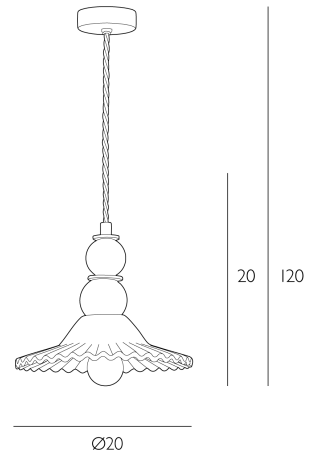

NUEVA

Pendant Moss Glass and Sage

Playful, bold, and joyfully offbeat the Nueva Collection brings a vibrant spirit to contemporary interiors. Featuring a distinctive pairing of sculptural painted orbs, ribbed glass shades with a ruffled edge, each design evokes a sense of movement and whimsy. The collection includes wall lights and pendant lights in a palette of confident colours with Azalea, Moss and Tobacco glass with oatmeal braided cable. Ideal for kitchens, bars, or creative commercial spaces, Nueva balances decorative impact with warm, focused illumination. A spirited celebration of form, colour, and craft. Height is adjustable at the point of installation (20-120cm).

Bulb not included; takes 1 x 40W max SES GB. We recommend our BUL-E14-LED-15 bulb. [Click here to shop.](#)

Dimmable when paired with suitable bulbs.

SPECIFICATIONS:

Product code:	NUE0124
Measurements:	H min20 - max 120 x Ø22cm
Finish:	Green Glass & Juniper Green
Material:	Glass & Resin
Cable Colour:	Braided Cream
Shade Included:	Not Required
Primary Bulb Detail:	1 x 40w max SES GB
Bulb Included:	Lamp not included
Recommended Lamp:	BUL-E14-LED-15
Suitable:	Indoor
Electrical Class:	Class I - Earthed
Nett Weight (kg):	1 kg

Additional Information:

Supplied with 120cm of cable