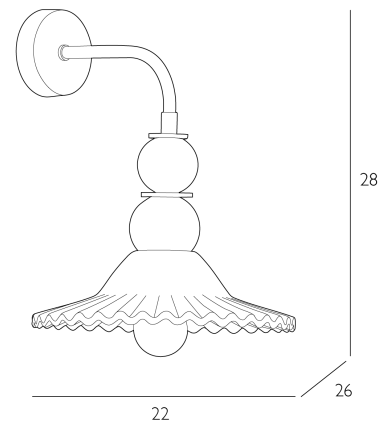

NUEVA

Wall Light Azalea Glass and Aubergine

Playful, bold, and joyfully offbeat the Nueva Collection brings a vibrant spirit to contemporary interiors. Featuring a distinctive pairing of sculptural painted orbs, ribbed glass shades with a ruffled edge, each design evokes a sense of movement and whimsy. The collection includes wall lights and pendant lights in a palette of confident colours with Azalea, Moss and Tobacco glass with oatmeal braided cable. Ideal for kitchens, bars, or creative commercial spaces, Nueva balances decorative impact with warm, focused illumination. A spirited celebration of form, colour, and craft. Bulb not included; takes 1 x 40W max SES GB. We recommend our BUL-E14-LED-15 bulb. Click here to shop. Dimmable when paired with suitable bulbs.

SPECIFICATIONS:

Product code:	NUE0703
Measurements:	D26 x H28 x W22cm
Finish:	Aubergine & Pink Glass
Material:	Glass & Resin
Shade Included:	Not Required
Primary Bulb Detail:	1 x 40w max SES GB
Bulb Included:	Lamp not included
Recommended Lamp:	BUL-E14-LED-15
Suitable:	Indoor
Electrical Class:	Class I - Earthed
Nett Weight (kg):	0 kg
	±