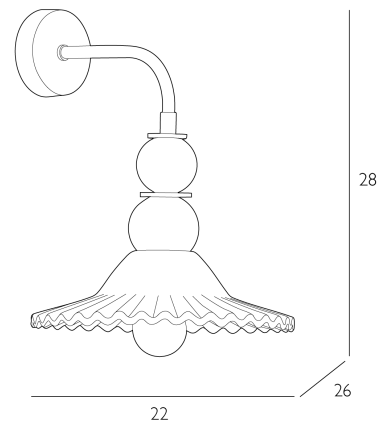

### *Wall Light Tobacco Glass and Marmalade*

Playful, bold, and joyfully offbeat the Nueva Collection brings a vibrant spirit to contemporary interiors. Featuring a distinctive pairing of sculptural painted orbs, ribbed glass shades with a ruffled edge, each design evokes a sense of movement and whimsy. The collection includes wall lights and pendant lights in a palette of confident colours with Azalea, Moss and Tobacco glass with oatmeal braided cable. Ideal for kitchens, bars, or creative commercial spaces, Nueva balances decorative impact with warm, focused illumination. A spirited celebration of form, colour, and craft. Bulb not included; takes 1 x 40W max SES GB. We recommend our BUL-E14-LED-15 bulb. Click here to shop. Dimmable when paired with suitable bulbs.

## SPECIFICATIONS:

Product code:	NUE0706
Measurements:	D26 x H28 x W22cm
Finish:	Amber Glass & Marmalade
Material:	Glass & Resin
Shade Included:	Not Required
Primary Bulb Detail:	1 x 40w max SES GB
Bulb Included:	Lamp not included
Recommended Lamp:	BUL-E14-LED-15
Suitable:	Indoor
Electrical Class:	Class I - Earthed
Nett Weight (kg):	1 kg ±