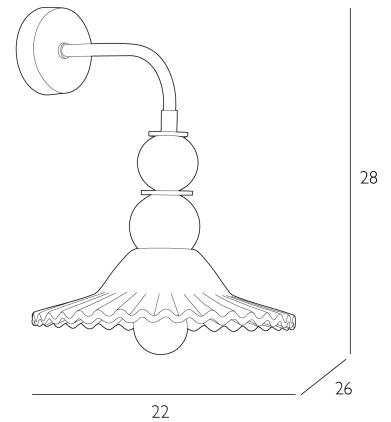

NUEVA

Wall Light Moss Glass and Sage

Playful, bold, and joyfully offbeat the Nueva Collection brings a vibrant spirit to contemporary interiors. Featuring a distinctive pairing of sculptural painted orbs, ribbed glass shades with a ruffled edge, each design evokes a sense of movement and whimsy. The collection includes wall lights and pendant lights in a palette of confident colours with Azalea, Moss and Tobacco glass with oatmeal braided cable. Ideal for kitchens, bars, or creative commercial spaces, Nueva balances decorative impact with warm, focused illumination. A spirited celebration of form, colour, and craft. Bulb not included; takes 1 x 40W max SES GB. We recommend our BUL-E14-LED-15 bulb. Click here to shop. Dimmable when paired with suitable bulbs.

SPECIFICATIONS:

Product code:	NUE0724
Measurements:	D26 x H28 x W22cm
Finish:	Green Glass & Juniper Green
Material:	Glass & Resin
Shade Included:	Not Required
Primary Bulb Detail:	1 x 40w max SES GB
Bulb Included:	Lamp not included
Recommended Lamp:	BUL-E14-LED-15
Suitable:	Indoor
Electrical Class:	Class I - Earthed
Nett Weight (kg):	1 kg ±