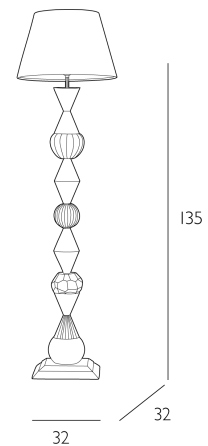

TOTEM

Floor Lamp Multi Coloured Base Only

David Hunt lighting is delighted to introduce the Totem Floor Lamp. Totem is a striking fusion of bold colour, sculptural form, and refined detailing. The colourful Totem floor lamp brings artistic flair and warmth to any interior. Hand-assembled from a vibrant array of lacquered and textured elements, its stacked totem design evokes playful nostalgia with a contemporary twist. Each geometric segment is uniquely shaped and finished, from glossy spheres to faceted gems and fluted cones it creates a rhythmic visual composition that draws the eye. Perfect for eclectic living spaces, creative interiors, or as a focal point in a modern home, the Totem Floor Lamp doesn't just illuminate a room, it animates it.

The Totem is a base only product; shade sold separately. We recommend our EMP45 shade. Click [here](#) to shop.
Bulb not included; takes 1 x 60W max ES GLS. We recommend our BUL-E27-LED-I6 bulb. Click [here](#) to shop.

SPECIFICATIONS:

Product code:	TOT4955
Measurements:	D32 x H135 x W32cm
Shade Dimensions:	H163 x Ø45cm
Primary Associated Shade:	EMP45
Finish:	Multi Coloured
Material:	Metal & Resin
Cable Colour:	Braided Ivory
Shade Included:	Base Only
Primary Bulb Detail:	1 x 60w max ES GLS
Bulb Included:	Lamp not included
Recommended Lamp:	BUL-E27-LED-I6
Switch Type:	Foot Switch
Suitable:	Indoor
Electrical Class:	Class I - Earthed
Nett Weight (kg):	7 kg