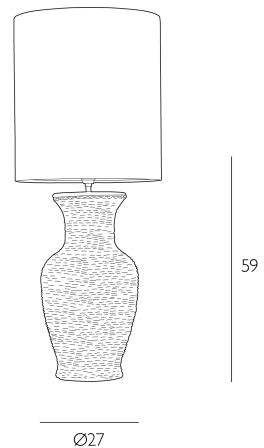

UBUD

Table Lamp Rattan Effect Base Only

Evoking the organic textures and serene elegance of Balinese craft, the Ubud table lamp blends artisanal form with a modern sensibility. These sculptural table lamps feature handwoven-style bases in rich, tactile finishes, available in earthy dark brown or natural cream, paired with tall, cylindrical fabric shades that offer a striking vertical profile. Whether styled in a coastal retreat or a sophisticated city interior, Ubud adds character and calm with its blend of natural texture and refined silhouette. A true statement in modern bohemian lighting.

The Ubud is a base only product; shade sold separately. We recommend our UBU40 shade. Click here to shop.
Bulb not included; takes 1 x 60W max ES GLS. We recommend our BUL-E27-LED-16 bulb. Click here to shop.

SPECIFICATIONS:

Product code:	UBU4212
Measurements:	H59 x Ø27cm
Shade Dimensions:	H100 x Ø40cm
Primary Associated Shade:	UBU40
Finish:	Cream
Material:	Resin
Cable Colour:	Braided Ivory
Shade Included:	Base Only
Primary Bulb Detail:	1 x 60w max ES GLS
Bulb Included:	Lamp not included
Recommended Lamp:	BUL-E27-LED-16
Switch Type:	In Line Rocker
Suitable:	Indoor
Electrical Class:	Class I - Earthed
Nett Weight (kg):	7.2 kg
	⚡ 🔌 🔁