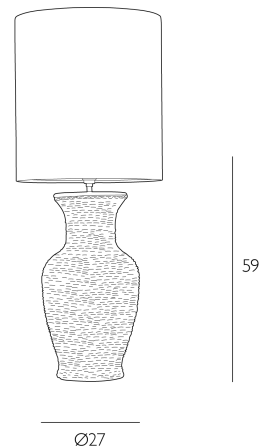

UBUD

Table Lamp Rattan Effect Base Only

Evoking the organic textures and serene elegance of Balinese craft, the Ubud table lamp blends artisanal form with a modern sensibility. These sculptural table lamps feature handwoven-style bases in rich, tactile finishes, available in earthy dark brown or natural cream, paired with tall, cylindrical fabric shades that offer a striking vertical profile. Whether styled in a coastal retreat or a sophisticated city interior, Ubud adds character and calm with its blend of natural texture and refined silhouette. A true statement in modern bohemian lighting.

The Ubud is a base only product; shade sold separately. We recommend our UBU40 shade. [Click here to shop.](#)

Bulb not included; takes 1 x 60W max ES GLS. We recommend our BUL-E27-LED-16 bulb. [Click here to shop.](#)

SPECIFICATIONS:

Product code:	UBU4229
Measurements:	H95 x Ø45cm
Shade Dimensions:	H100 x Ø40cm
Primary Associated Shade:	UBU40
Finish:	Brown
Material:	Resin
Cable Colour:	Braided Brown
Shade Included:	Base Only
Primary Bulb Detail:	1 x 60w max ES GLS
Bulb Included:	Lamp not included
Recommended Lamp:	BUL-E27-LED-16
Switch Type:	In Line Rocker
Suitable:	Indoor
Electrical Class:	Class I - Earthed
Nett Weight (kg):	7.2 kg
	⚡ 🔌 🔁