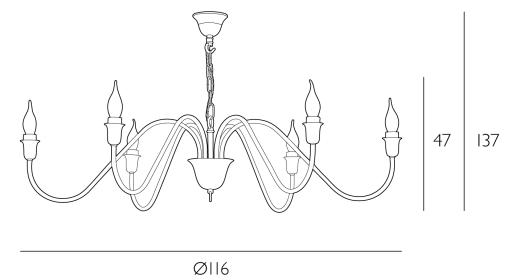

UPPSALA

6 Light Armed Pendant Butter Brass Fitting Only

Playful yet refined, the Uppsala collection brings a joyful spirit to traditional lighting forms. Featuring gracefully curving brass arms and cheerful red gingham fabric shades, this collection blends Scandinavian charm with a touch of countryside nostalgia. The chandelier's sweeping silhouette is perfectly complemented by the floor lamp's elegant, single curve arm. Whether casting a glow over a farmhouse kitchen or adding character to a city flat, the Uppsala is a classic addition to refined living. Available as a chandelier and floor lamp.

The Uppsala is sold as a fitting only; shades are sold separately. We recommend our CLO05 shade. [Click here to shop.](#)
Height is adjustable at the point of installation (47-137cm).
Bulb not included; takes 6 x 40W max SES CNDL. We recommend our BUL-EI 4-LED-13 bulb. [Click here to shop.](#)
Dimmable when paired with suitable bulbs.

SPECIFICATIONS:

Product code:	UPP0640
Measurements:	H min47 - max137 x Ø116cm
Shade Dimensions:	H47 x Ø116cm
Primary Associated Shade:	CLO05
Finish:	Brushed Brass
Material:	Solid Brass
Cable Colour:	Braided Ivory
Shade Included:	Fitting Only
Primary Bulb Detail:	6 x 40w max SES CNDL
Bulb Included:	Lamps not included
Recommended Lamp:	BUL-EI 4-LED-13
Suitable:	Indoor
Electrical Class:	Class I - Earthed
Nett Weight (kg):	2.5 kg
	⚡ ⚠

Additional Information:

This fitting, including its packaging, may not fit through entryways less than 65cm wide. Please check before placing your order