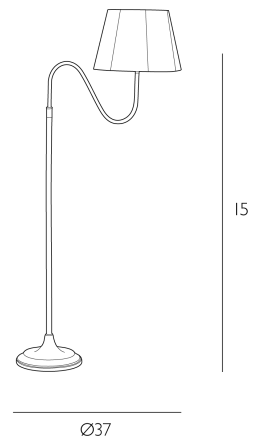

UPPSALA

Floor Lamp Brushed Brass Base Only

Playful yet refined, the Uppsala collection brings a joyful spirit to traditional lighting forms. Featuring gracefully curving brass arms and cheerful red gingham fabric shades, this collection blends Scandinavian charm with a touch of countryside nostalgia. The chandelier's sweeping silhouette is perfectly complemented by the floor lamp's elegant, single curve arm. Whether casting a glow over a farmhouse kitchen or adding character to a city flat, the Uppsala is a classic addition to refined living. Available as a chandelier and floor lamp.

The Uppsala is a base only product; shade sold separately. We recommend our CLO10 shade. [Click here to shop.](#)

Bulb not included; takes 1 x 60W max ES GLS. We recommend our BUL-E27-LED-16 bulb. [Click here to shop.](#)

SPECIFICATIONS:

Product code:	UPP4940
Measurements:	H150 x Ø63cm
Base Dimensions:	Ø360cm
Shade Dimensions:	H16 x Ø79cm
Primary Associated Shade:	CLO10
Finish:	Brushed Brass
Material:	Solid Brass
Cable Colour:	Braided Ivory
Shade Included:	Base Only
Primary Bulb Detail:	1 x 60w max ES GLS
Bulb Included:	Lamp not included
Recommended Lamp:	BUL-E27-LED-16
Switch Type:	Foot Switch
Suitable:	Indoor
Electrical Class:	Class I - Earthed
Nett Weight (kg):	5.3 kg
	⚡ ⚡ ⚡

Additional Information:

Supplied with 350cm of cable