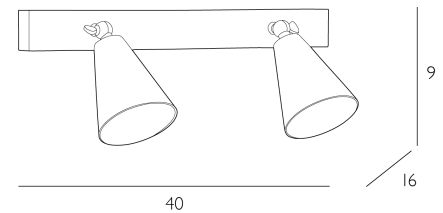

CHARING

2 Light Wall Light Aged Silver

Charing is a refined, architectural take on the classic picture light. Its dual cone-shaped shades are mounted on an elongated backplate, each adjustable to precisely highlight artwork, shelving, or statement surfaces. The elegant silhouette draws from mid-century industrial design while maintaining a quietly contemporary edge. Available in antique brass and antique silver

Bulb not included; takes 2 x 6W max G9. We recommend our BUL-G9-LED-3 bulb. [Click here to shop.](#)

Dimmable when paired with suitable bulbs.

SPECIFICATIONS:

Product code:	CHA0946
Measurements:	D16 x H9 x W40cm
Finish:	Aged Silver
Material:	Solid Brass
Shade Included:	Not Required
Primary Bulb Detail:	2 x 6w max G9
Bulb Included:	Lamps not included
Recommended Lamp:	BUL-G9-LED-3
Suitable:	Indoor
Electrical Class:	Class I - Earthed
Nett Weight (kg):	0 kg
	±