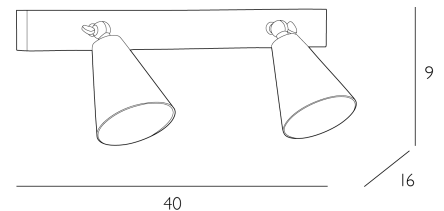

CHARING

2 Light Wall Light Aged Brass

Charing is a refined, architectural take on the classic picture light. Its dual cone-shaped shades are mounted on an elongated backplate, each adjustable to precisely highlight artwork, shelving, or statement surfaces. The elegant silhouette draws from mid-century industrial design while maintaining a quietly contemporary edge. Available in antique brass and antique silver

Bulb not included; takes 2 x 6W max G9. We recommend our BUL-G9-LED-3 bulb. [Click here to shop.](#)

Dimmable when paired with suitable bulbs.

SPECIFICATIONS:

Product code:	CHA0958
Measurements:	D16 x H9 x W40cm
Finish:	Aged Brass
Material:	Solid Brass
Shade Included:	Not Required
Primary Bulb Detail:	2 x 6w max G9
Bulb Included:	Lamps not included
Recommended Lamp:	BUL-G9-LED-3
Suitable:	Indoor
Electrical Class:	Class I - Earthed
Nett Weight (kg):	0 kg
	±