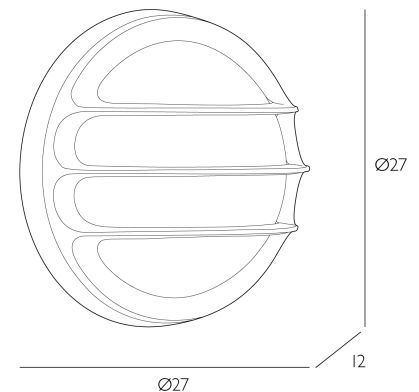

## SPECIFICATIONS:

Product code:	PLY5040
Measurements:	D12 x Ø27cm
Finish:	Brushed Brass & Opal Glass
Material:	Glass & Solid Brass
Shade Included:	Not Required
Primary Bulb Detail:	1 x 60w max ES GLS
Bulb Included:	Lamp not included
Recommended Lamp:	BUL-E27-LED-16
Suitable:	Outdoor, Bathroom Zones 1 & 2
Electrical Class:	Class 1 - Earthed
Nett Weight (kg):	0 kg
	⚡