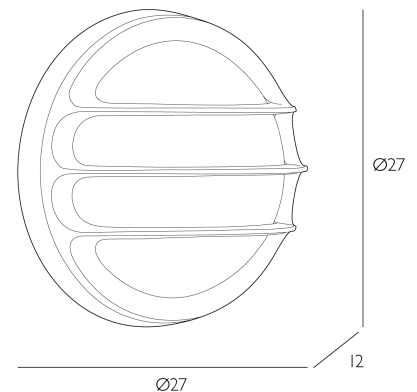

Bulb not included; takes 1 x 60W max ES GLS. We recommend our BUL-E27-LED-16 bulb. [Click here to shop.](#)

SPECIFICATIONS:

Product code:	PLY5075
Measurements:	D12 x Ø27cm
Lamp Replaceable:	Yes
Finish:	Antique Brass & Opal Glass
Material:	Glass & Solid Brass
Shade Included:	Not Required
Primary Bulb Detail:	1 x 60w max ES GLS
Bulb Included:	Lamp not included
Recommended Lamp:	BUL-E27-LED-16
Suitable:	Outdoor, Bathroom Zones 1 & 2
Electrical Class:	Class 1 - Earthed
Nett Weight (kg):	0 kg
	⚡ ⚠