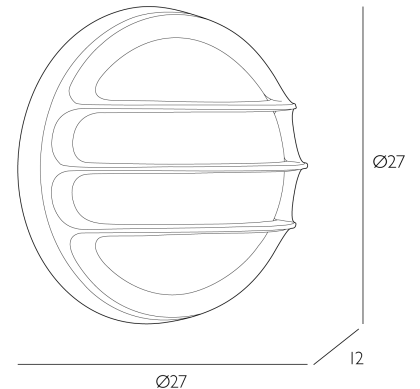

Bulb not included; takes 1 x 60W max ES GLS. We recommend our BUL-E27-LED-16 bulb. [Click here to shop.](#)

SPECIFICATIONS:

Product code:	PLY5075
Measurements:	D12 x Ø27cm
Lamp Replaceable:	Yes
Finish:	Antique Brass & Opal Glass
Material:	Glass & Solid Brass
Shade Included:	Not Required
Primary Bulb Detail:	1 x 60w max ES GLS
Bulb Included:	Lamp not included
Recommended Lamp:	BUL-E27-LED-16
Suitable:	Outdoor, Bathroom Zones 1 & 2
Electrical Class:	Class 1 - Earthed
Nett Weight (kg):	0 kg