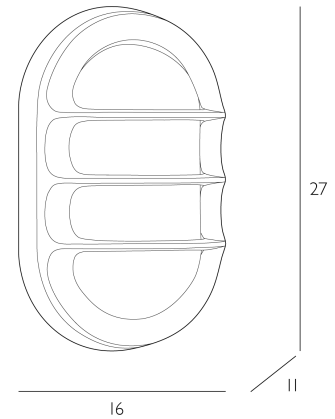

PLYMOUTH

Outdoor Wall Light Brushed Brass and Opal Glass IP64

A nod to industrial heritage with a contemporary edge, the Plymouth Outdoor Collection balances robust design with refined craftsmanship. Available in both circular and elongated oval silhouettes, each piece features a domed opal diffuser encased in a finely cast cage style frame for enhanced protection and visual appeal. The choice of classic finishes warm butter brass or vintage antique brass adds timeless character, while the soft, ambient glow ensures welcoming illumination in any exterior setting. Ideal for coastal homes, modern townhouses, and heritage renovations alike, Plymouth blends durability with understated style.

Bulb not included; takes 1 x 60W max ES GLS. We recommend our BUL-E27-LED-16 bulb. [Click here to shop.](#)

SPECIFICATIONS:

Product code:	PLY5240
Measurements:	D11 x H27 x W16cm
Fixing Plate Dimensions:	D2.5 x H27 x W16cm
Finish:	Brushed Brass & Opal Glass
Material:	Glass & Solid Brass
Shade Included:	Not Required
Primary Bulb Detail:	1 x 60w max ES GLS
Bulb Included:	Lamp not included
Recommended Lamp:	BUL-E27-LED-16
Suitable:	Outdoor, Bathroom Zones 1 & 2
Electrical Class:	Class 1 - Earthed
Nett Weight (kg):	0 kg