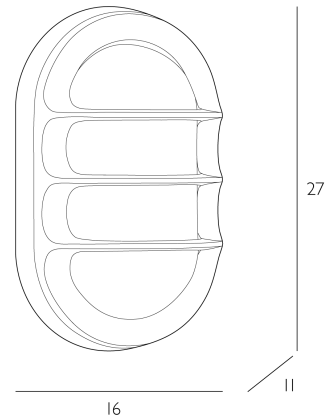

Bulb not included; takes 1 x 60W max ES GLS. We recommend our BUL-E27-LED-16 bulb. [Click here to shop.](#)

SPECIFICATIONS:

Product code:	PLY5275
Measurements:	D11 x H27 x W16cm
Fixing Plate Dimensions:	D2.5 x H27 x W16cm
Finish:	Antique Brass & Opal Glass
Material:	Glass & Solid Brass
Shade Included:	Not Required
Primary Bulb Detail:	1 x 60w max ES GLS
Bulb Included:	Lamp not included
Recommended Lamp:	BUL-E27-LED-16
Suitable:	Outdoor, Bathroom Zones 1 & 2
Electrical Class:	Class 1 - Earthed
Nett Weight (kg):	0 kg