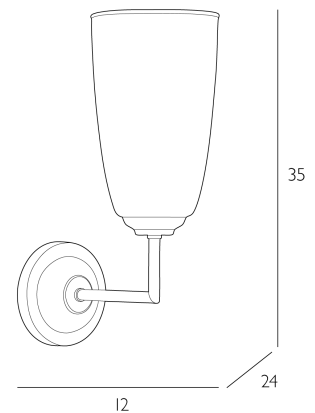

HOUSTON

Wall Light Antique Brass and Glass

Refined and timeless, the Houston wall light features a clear glass shade, echoing traditional lantern design with a modern sensibility. Its minimal arm and circular backplate are crafted in antique brass for a warm, aged finish. Ideal for hallways, or as ambient lighting in living and dining areas, Houston adds understated elegance to any interior scheme.

Bulb not included; takes 1 x 40W max SES GB. We recommend our BUL-EI4-LED-15 bulb. [Click here to shop.](#)

Dimmable when paired with suitable bulbs.

SPECIFICATIONS:

Product code:	HOU0775
Measurements:	D24 x H35 x W12cm
Finish:	Antique Brass & Glass
Material:	Glass & Solid Brass
Shade Included:	Not Required
Primary Bulb Detail:	1 x 40w max SES GB
Bulb Included:	Lamp not included
Recommended Lamp:	BUL-EI4-LED-15
Suitable:	Indoor
Electrical Class:	Class I - Earthed
Nett Weight (kg):	0 kg
	±