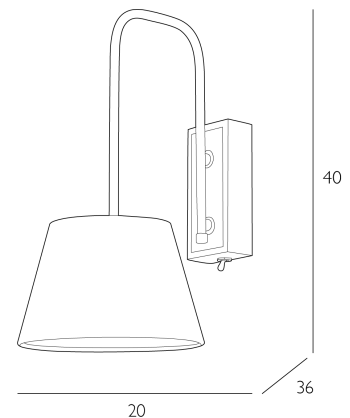

### *Wall Light Antique Brass and Leather Effect Bracket Only*

Architectural in form and elegant in finish, the Hudson Wall Light brings a sense of tailored sophistication to any setting. Featuring a curved drop arm and a sleek rectangular backplate inset with textural woven leather effect detailing, Hudson pairs mid century charm with contemporary precision. The tapered fabric shade (sold separately) can be lined in metallic gold to create a warm, ambient glow ideal for reading nooks, bedside settings, or accent walls where design is as important as illumination.

The Hudson is sold as a fitting only; shades are sold separately. We recommend our EMP20 shade. [Click here to shop.](#)  
Bulb not included; takes 1 x 40W max SES GB. We recommend our BUL-E14-LED-15 bulb. [Click here to shop.](#)  
Dimmable when paired with suitable bulbs.

## SPECIFICATIONS:

Product code:	HUD0775
Measurements:	D36 x H40 x W20cm
Fixing Plate Dimensions:	D3.5 x H15.5 x W7cm
Primary Associated Shade:	EMP20
Finish:	Antique Brass & Brown
Material:	Resin & Solid Brass
Shade Included:	Bracket Only
Primary Bulb Detail:	1 x 40w max SES GB
Bulb Included:	Lamp not included
Recommended Lamp:	BUL-E14-LED-15
Switch Type:	Toggle
Suitable:	Indoor
Electrical Class:	Class I - Earthed
Nett Weight (kg):	0 kg ± 0.1