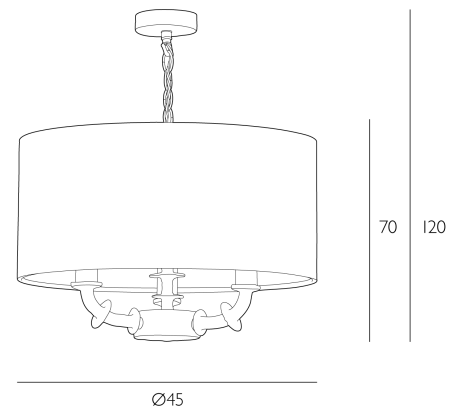

The Icarus comes complete with a Bespoke Fabric Drum shade. Height is adjustable at the point of installation (70-120cm). Bulb not included; takes 3 x 40W max SES CNDL. We recommend our BUL-E14-LED-13 bulb. [Click here to shop.](#) Dimmable when paired with suitable bulbs.

## SPECIFICATIONS:

Product code:	ICA0302
Measurements:	H min70 - max 120 x Ø45cm
Primary Associated Shade:	DRS45
Finish:	Matt White
Material:	Resin
Cable Colour:	Braided White
Shade Included:	Shade Inc
Primary Bulb Detail:	3 x 40w max SES CNDL
Bulb Included:	Lamps not included
Recommended Lamp:	BUL-E14-LED-13
Suitable:	Indoor
Electrical Class:	Class I - Earthed
Nett Weight (kg):	3 kg
	± 0.1A