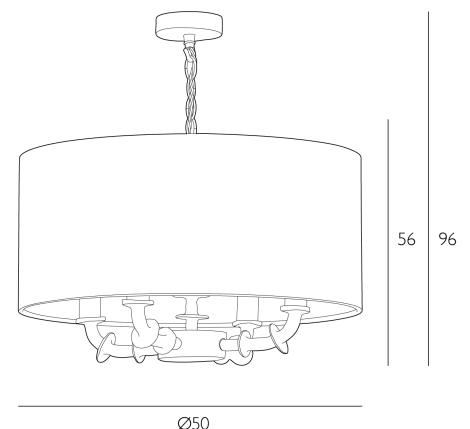

The Icarus comes complete with a Bespoke Fabric Drum shade. Height is adjustable at the point of installation (56-96cm). Bulb not included; takes 4 x 40W max SES CNDL. We recommend our BUL-E14-LED-13 bulb. [Click here to shop.](#) Dimmable when paired with suitable bulbs.

SPECIFICATIONS:

Product code:	ICA0402
Measurements:	H min56 - max96 x Ø50cm
Primary Associated Shade:	S0599-SI
Finish:	White
Material:	Resin
Cable Colour:	Braided White
Shade Included:	Shade Inc
Primary Bulb Detail:	4 x 40w max SES CNDL
Bulb Included:	Lamps not included
Recommended Lamp:	BUL-E14-LED-13
Suitable:	Indoor
Electrical Class:	Class I - Earthed
Nett Weight (kg):	3 kg
	± 0.1A