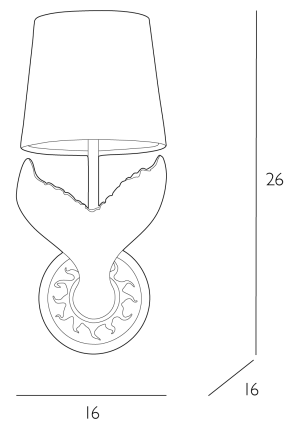

FLUKE

Wall Light Black/Silver With Bespoke Shade

Inspired by the Fluke of the Humpback Whale, the Fluke range is a sculptural homage to the sea. The whale tail form of the wall light lifts its shade like a breaching silhouette while the intersecting tails of the table lamp rise in a poetic loop. Offered in our unique copper verdigris or our new silver verdigris, each piece is hand patinated for a deeply organic surface that captures the drama and beauty of oceanic forms.

Bulb not included; takes 1 x 40W max BC GB. We recommend our BUL-B22-LED-3 bulb. [Click here to shop.](#)

Dimmable when paired with suitable bulbs.

Bespoke Shades

Our high quality fabric shades, hand crafted in our Oxfordshire workshop by our sister brand The Light Shade Studio, with a choice of luxurious fabrics in 100% Dupion Silk, Satin or Linen in an array of shapes, sizes, and colours. If you would like to supply your own fabric, then please contact us to discuss your personalised requirements. Customise your shade by using our product configurator to see your design before placing an order.

SPECIFICATIONS:

Product code:	FLU0721
Measurements:	D16 x H26 x W16cm
Shade Dimensions:	D17 x H33 x W16cm
Primary Associated Shade:	MUR07
Finish:	Black/Silver
Material:	Resin
Shade Included:	Shade Inc
Primary Bulb Detail:	1 x 40w max B22 GB
Bulb Included:	Lamp not included
Recommended Lamp:	BUL-B22-LED-3
Suitable:	Indoor
Electrical Class:	Class 1 - Earthed
Nett Weight (kg):	0 kg
	⚡