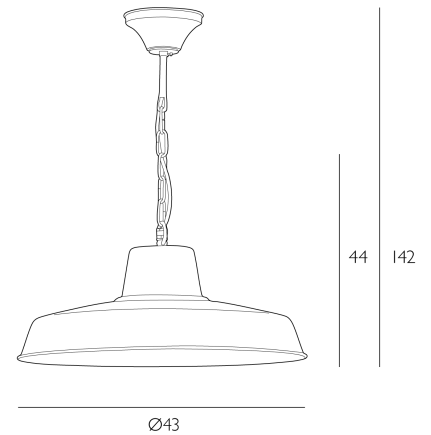

Height is adjustable at the point of installation (44-94cm).

Bulb not included; takes 1 x 60W max ES GLS. We recommend our BUL-E27-LED-I6 bulb. [Click here to shop.](#)

Dimmable when paired with suitable bulbs.

## SPECIFICATIONS:

Product code:	PEN0140
Measurements:	H min44 - max94 x Ø43cm
Lamp Replaceable:	Yes
Finish:	Natural Brass
Material:	Solid Brass
Cable Colour:	Braided Ivory
Shade Included:	Not Required
Primary Bulb Detail:	1 x 60w max ES GLS
Bulb Included:	Lamp not included
Recommended Lamp:	BUL-E27-LED-I6
Suitable:	Indoor
Electrical Class:	Class I - Earthed
Nett Weight (kg):	1.7 kg
	⚡ HIA