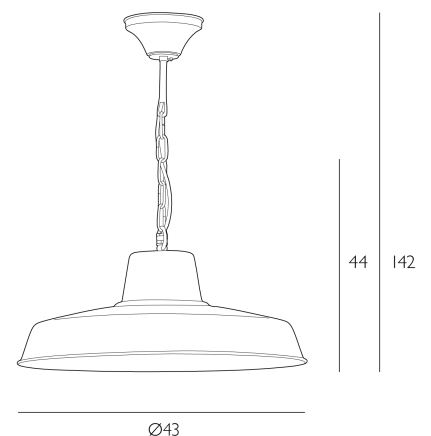

PENZANCE

Outdoor Pendant Antique Brass IP43

With its maritime character and robust detailing, the Penzance Outdoor Pendant evokes the charm of coastal heritage. Designed for durability without compromising on style, this classic caged pendant features a rippled glass diffuser enclosed in a protective metal frame. Available in both antique brass and natural brass finishes, it brings a touch of old world shipyard utility to porches, verandas, and garden rooms. IP rated for outdoor porch use, the Penzance is as practical as it is striking a timeless choice for illuminating exterior spaces with warmth and structure.

Height is adjustable at the point of installation (44-94cm).

Bulb not included; takes 1 x 60W max ES GLS. We recommend our BUL-E27-LED-I6 bulb. [Click here to shop.](#)

Although this outdoor light has been designed for outdoor environments and tested to IP23 standards, it is unsuitable for harsh coastal environments, including any area with salty air conditions. Installing in a coastal or harsh environment may mean the finish of this light degrades much more quickly and cannot be covered under warranty. This light should not be installed on surfaces that could contain corrosive substances, including lime-based renders or paint.

SPECIFICATIONS:

Product code:	PEN0175
Measurements:	H min44 - max94 x Ø43cm
Lamp Replaceable:	Yes
Finish:	Antique Brass
Material:	Solid Brass
Cable Colour:	Braided Brown
Shade Included:	Not Required
Primary Bulb Detail:	1 x 60w max ES GLS
Bulb Included:	Lamp not included
Recommended Lamp:	BUL-E27-LED-I6
Suitable:	Sheltered Outdoor
Electrical Class:	Class I - Earthed
Nett Weight (kg):	1.7 kg