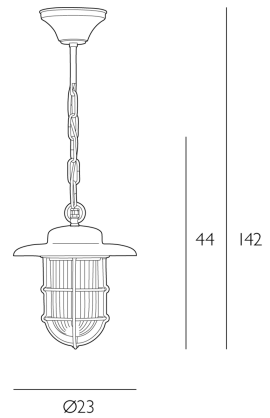

HUMBER

Outdoor Pendant Natural Brass IP44

Industrial heritage meets weatherproof functionality in the Humber outdoor pendant. Crafted in solid brass and available in raw brass and antique brass finishes, its wide, flared shade casts a broad, inviting pool of light perfect for illuminating porches, garden rooms, or covered walkways. The simple chain suspension adds a touch of utilitarian charm while offering height adjustability. Timeless and robust, Humber is a statement in enduring outdoor design.

Height is adjustable at the point of installation (44-94cm).
Bulb not included; takes 1 x 60W max ES GLS. We recommend our BUL-E27-LED-16 bulb. [Click here to shop.](#)

SPECIFICATIONS:

Product code:	HUM0140
Measurements:	H min44 - max94 x Ø23cm
Lamp Replaceable:	Yes
Finish:	Natural Brass
Material:	Solid Brass
Cable Colour:	Braided Ivory
Shade Included:	Not Required
Primary Bulb Detail:	1 x 60w max ES GLS
Bulb Included:	Lamp not included
Recommended Lamp:	BUL-E27-LED-16
Suitable:	Outdoor, Bathroom Zones 1 & 2
Electrical Class:	Class 1 - Earthed
Nett Weight (kg):	2.7 kg
	⚡ HIA ⚡