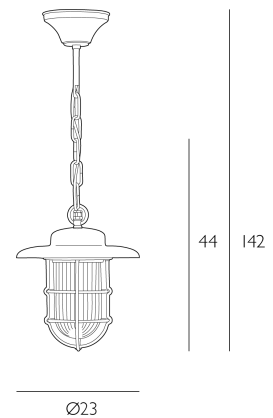

HUMBER

Outdoor Pendant Antique Brass IP44

Industrial heritage meets weatherproof functionality in the Humber outdoor pendant. Crafted in solid brass and available in raw brass and antique brass finishes, its wide, flared shade casts a broad, inviting pool of light perfect for illuminating porches, garden rooms, or covered walkways. The simple chain suspension adds a touch of utilitarian charm while offering height adjustability. Timeless and robust, Humber is a statement in enduring outdoor design.

Height is adjustable at the point of installation (44-94cm).
Bulb not included; takes 1 x 40W max ES GLS. We recommend our BUL-E27-LED-16 bulb. [Click here to shop.](#)

SPECIFICATIONS:

Product code:	HUM0175
Measurements:	H min44 - max94 x Ø23cm
Finish:	Antique Brass
Material:	Solid Brass
Cable Colour:	Braided Brown
Shade Included:	Not Required
Primary Bulb Detail:	1 x 40w max ES GLS
Bulb Included:	Lamp not included
Recommended Lamp:	BUL-E27-LED-16
Suitable:	Outdoor, Bathroom Zones 1 & 2
Electrical Class:	Class 1 - Earthed
Nett Weight (kg):	2.7 kg

Additional Information:

Supplied with 100cm of cable