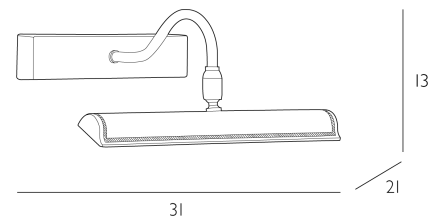

EPERNAY

Picture Light Antique Brass LED

The Epernay Picture Light is a timeless expression of refinement, designed to illuminate artwork, shelving, or architectural details with grace and subtle grandeur. Its gently arched arm and traditional shade silhouette are elevated by delicate beaded trim, adding a touch of classic ornamentation without excess. Finished in antique brass.

The Epernay features an integrated LED light source; 1 x 6w LED inc | 587 lumens | 3000k

SPECIFICATIONS:

Product code:	EPE0775
Measurements:	D21 x H13 x W31 cm
Fixing Plate Dimensions:	D2.5 x H4.5 x W2cm
Finish:	Antique Brass
Material:	Solid Brass
Shade Included:	Not Required
Primary Bulb Detail:	1 x 6w LED inc 587 lumens 3000k
Bulb Included:	LED Integrated
Lumens:	587
Colour Temp:	3000
Colour Rendering:	80
Efficiency:	97.8333
Lamplife:	25000
Suitable:	Indoor
Electrical Class:	Class I - Earthed
Nett Weight (kg):	0.9 kg ± LED