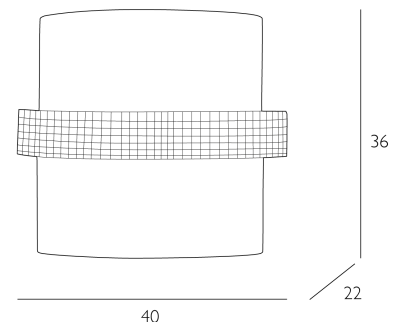

SPECIFICATIONS:

Product code:	ALL0951
Measurements:	D22 x H36 x W40cm
Fixing Plate Dimensions:	Ø12cm
Primary Associated Shade:	S1132
Finish:	Bespoke & Leather Effect
Material:	Fabric & Resin
Shade Included:	Shade Inc
Primary Bulb Detail:	2 x 40w max ES GB
Bulb Included:	Lamps not included
Recommended Lamp:	BUL-E27-LED-22
Suitable:	Indoor
Electrical Class:	Class 2 - Double Insulated
Nett Weight (kg):	0 kg
	 