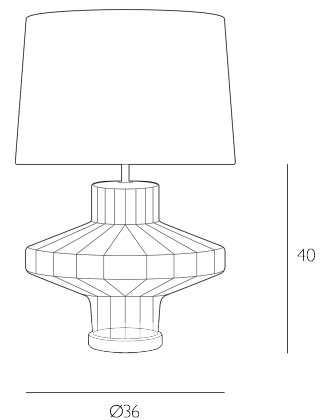

VIENNA

Table Lamp Tobacco Glass Base Only

We have searched the globe for the finest porcelain, ceramic and glass makers to produce a curated collection of table lamps invoking the spirit of travel and exploration. The Alchemist Collection has been designed to perfectly complement our long and proud Cotswold heritage. The alluring Vienna features a tobacco mouthblown glass base with antique brass metalwork. Shown with our tapered shade in Marigold, handcrafted in a smooth satin fabric and is available to purchase separately.

The Vienna is a base only product; shade sold separately. We recommend our TAP40 shade. Click here to shop.

Bulb not included; takes 1 x 60W max ES GLS. We recommend our BUL-E27-LED-16 bulb. Click here to shop.

SPECIFICATIONS:

| | |
|---------------------------|--------------------|
| Product code: | VIE4206 |
| Measurements: | H40 x Ø36cm |
| Primary Associated Shade: | TAP40 |
| Finish: | Amber Glass |
| Material: | Glass |
| Cable Colour: | Braided Ivory |
| Shade Included: | Base Only |
| Primary Bulb Detail: | 1 x 60w max ES GLS |
| Bulb Included: | Lamp not included |
| Recommended Lamp: | BUL-E27-LED-16 |
| Switch Type: | In Line Rocker |
| Suitable: | Indoor |
| Electrical Class: | Class I - Earthed |
| Nett Weight (kg): | 3.5 kg |