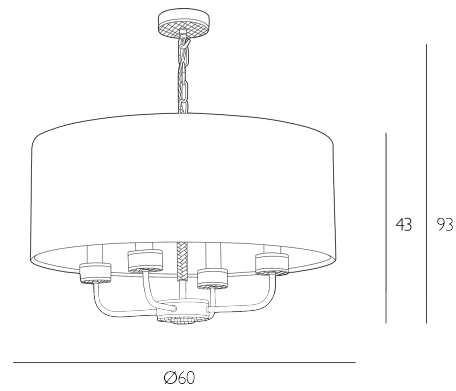

Suitable:
Electrical Class:
Nett Weight (kg):

Indoor
Class I - Earthed
2.5 kg
⚡ ⚠️ ⚙️

Additional Information:

This fitting, including its packaging, may not fit through entryways less than 65cm wide. Please check before placing your order

www.davidhuntlighting.co.uk

| sales@davidhuntlighting.co.uk

| 01295 672 628