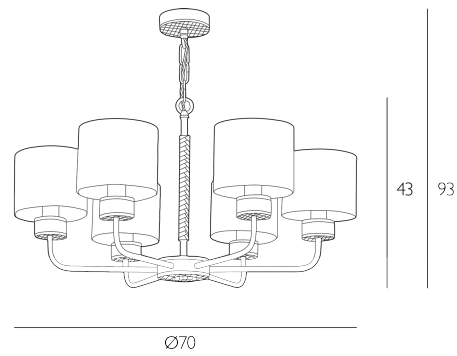

Suitable:
Electrical Class:
Nett Weight (kg):

Indoor
Class I - Earthed
3.2 kg
⚡ ⚠️ ⚙️

Additional Information:

This fitting, including it's packaging, may not fit through entryways less than 65cm wide. Please check before placing your order

www.davidhuntlighting.co.uk

| sales@davidhuntlighting.co.uk

| 01295 672 628