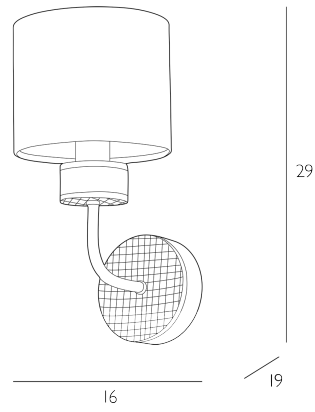

Nett Weight (kg): 0.8 kg
± 0.1

Additional Information:

Lamp not included. We recommend our BUL-EI 4-LED-15 bulb

www.davidhuntlighting.co.uk

| sales@davidhuntlighting.co.uk

| 01295 672 628