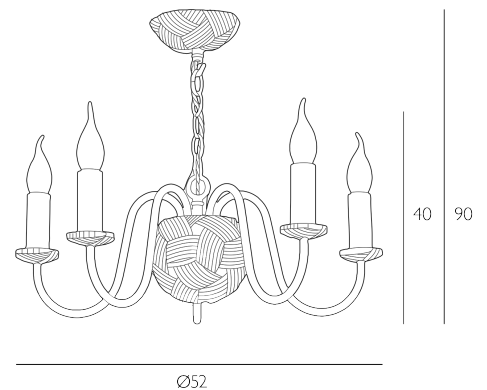

BODKIN

Ivory Faux Silk Candle Shade 14cm

SPECIFICATIONS:

Product code:	BOD0515
Measurements:	H 11.5 x Ø 14cm
Finish:	Ivory
Material:	Fabric
Shade Included:	Shade Only
Primary Bulb Detail:	1 x 40w max SES CNDL
Bulb Included:	Lamp not included
Recommended Lamp:	BUL-E14-LED-13
Suitable:	Indoor
Nett Weight (kg):	0 kg

Additional Information:

Lamp not included. We recommend our BUL-E14-LED-13 bulb | Supplied with Ivory Faux Silk shade

www.davidhuntlighting.co.uk

sales@davidhuntlighting.co.uk

01295 672 628