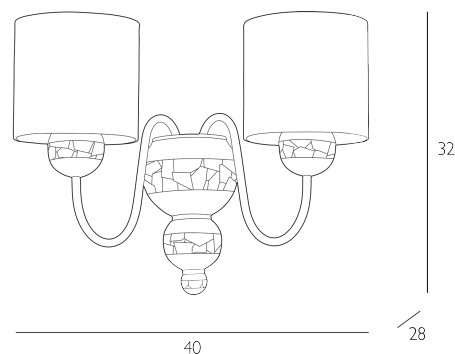

GARBO

2 Light Wall Light Polished Bronze and Matt Black

SPECIFICATIONS:

Product code:	GAR0963
Measurements:	D28 x H32 x W40cm
Fixing Plate Dimensions:	D6.5 x H20 x W12cm
Primary Associated Shade:	S55
Lamp Replaceable:	Yes
Finish:	Matt Black & Polished Bronze
Material:	Metal & Resin
Shade Included:	Not Required
Primary Bulb Detail:	2 x 40w max SES GB
Bulb Included:	Lamps not included
Recommended Lamp:	BUL-E14-LED-3
Suitable:	Indoor
Electrical Class:	Class 2 - Double Insulated
Nett Weight (kg):	1.8 kg