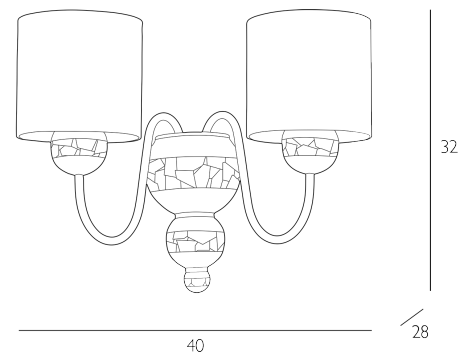

GARBO

2 Light Wall Light Polished Bronze and Matt Black With Shade

SPECIFICATIONS:

Product code:	GAR0964
Measurements:	D28 x H32 x W40cm
Primary Associated Shade:	S56
Lamp Replaceable:	Yes
Finish:	Matt Black & Polished Bronze
Material:	Metal & Resin
Shade Included:	Shade Inc
Primary Bulb Detail:	2 x 40w max SES GB
Bulb Included:	Lamps not included
Recommended Lamp:	BUL-E14-LED-3
Suitable:	Indoor
Electrical Class:	Class 2 - Double Insulated
Nett Weight (kg):	1.8 kg