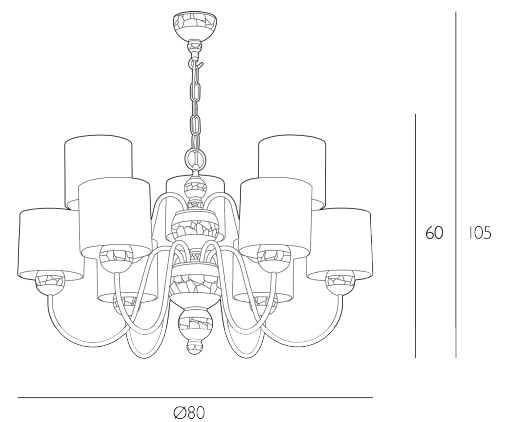

GARBO

*9 Light Armed Pendant Polished Bronze and Matt Black
With Shade*

SPECIFICATIONS:

Product code:	GARI363
Measurements:	H min60 - max110 x Ø80cm
Primary Associated Shade:	S55
Lamp Replaceable:	Yes
Finish:	Matt Black & Polished Bronze
Material:	Metal & Resin
Shade Included:	Shade Inc
Primary Bulb Detail:	9 x 40w max SES GB
Bulb Included:	Lamps not included
Recommended Lamp:	BUL-E14-LED-3
Suitable:	Indoor
Electrical Class:	Class I - Earthed
Nett Weight (kg):	6.1 kg

Additional Information:

This fitting, including it's packaging, may not fit through entryways less than 65cm wide. Please check before placing your order | Please be aware this fitting weighs 6.0kg, please ensure you have adequate fixings and support to raise and install this fitting in the intended location